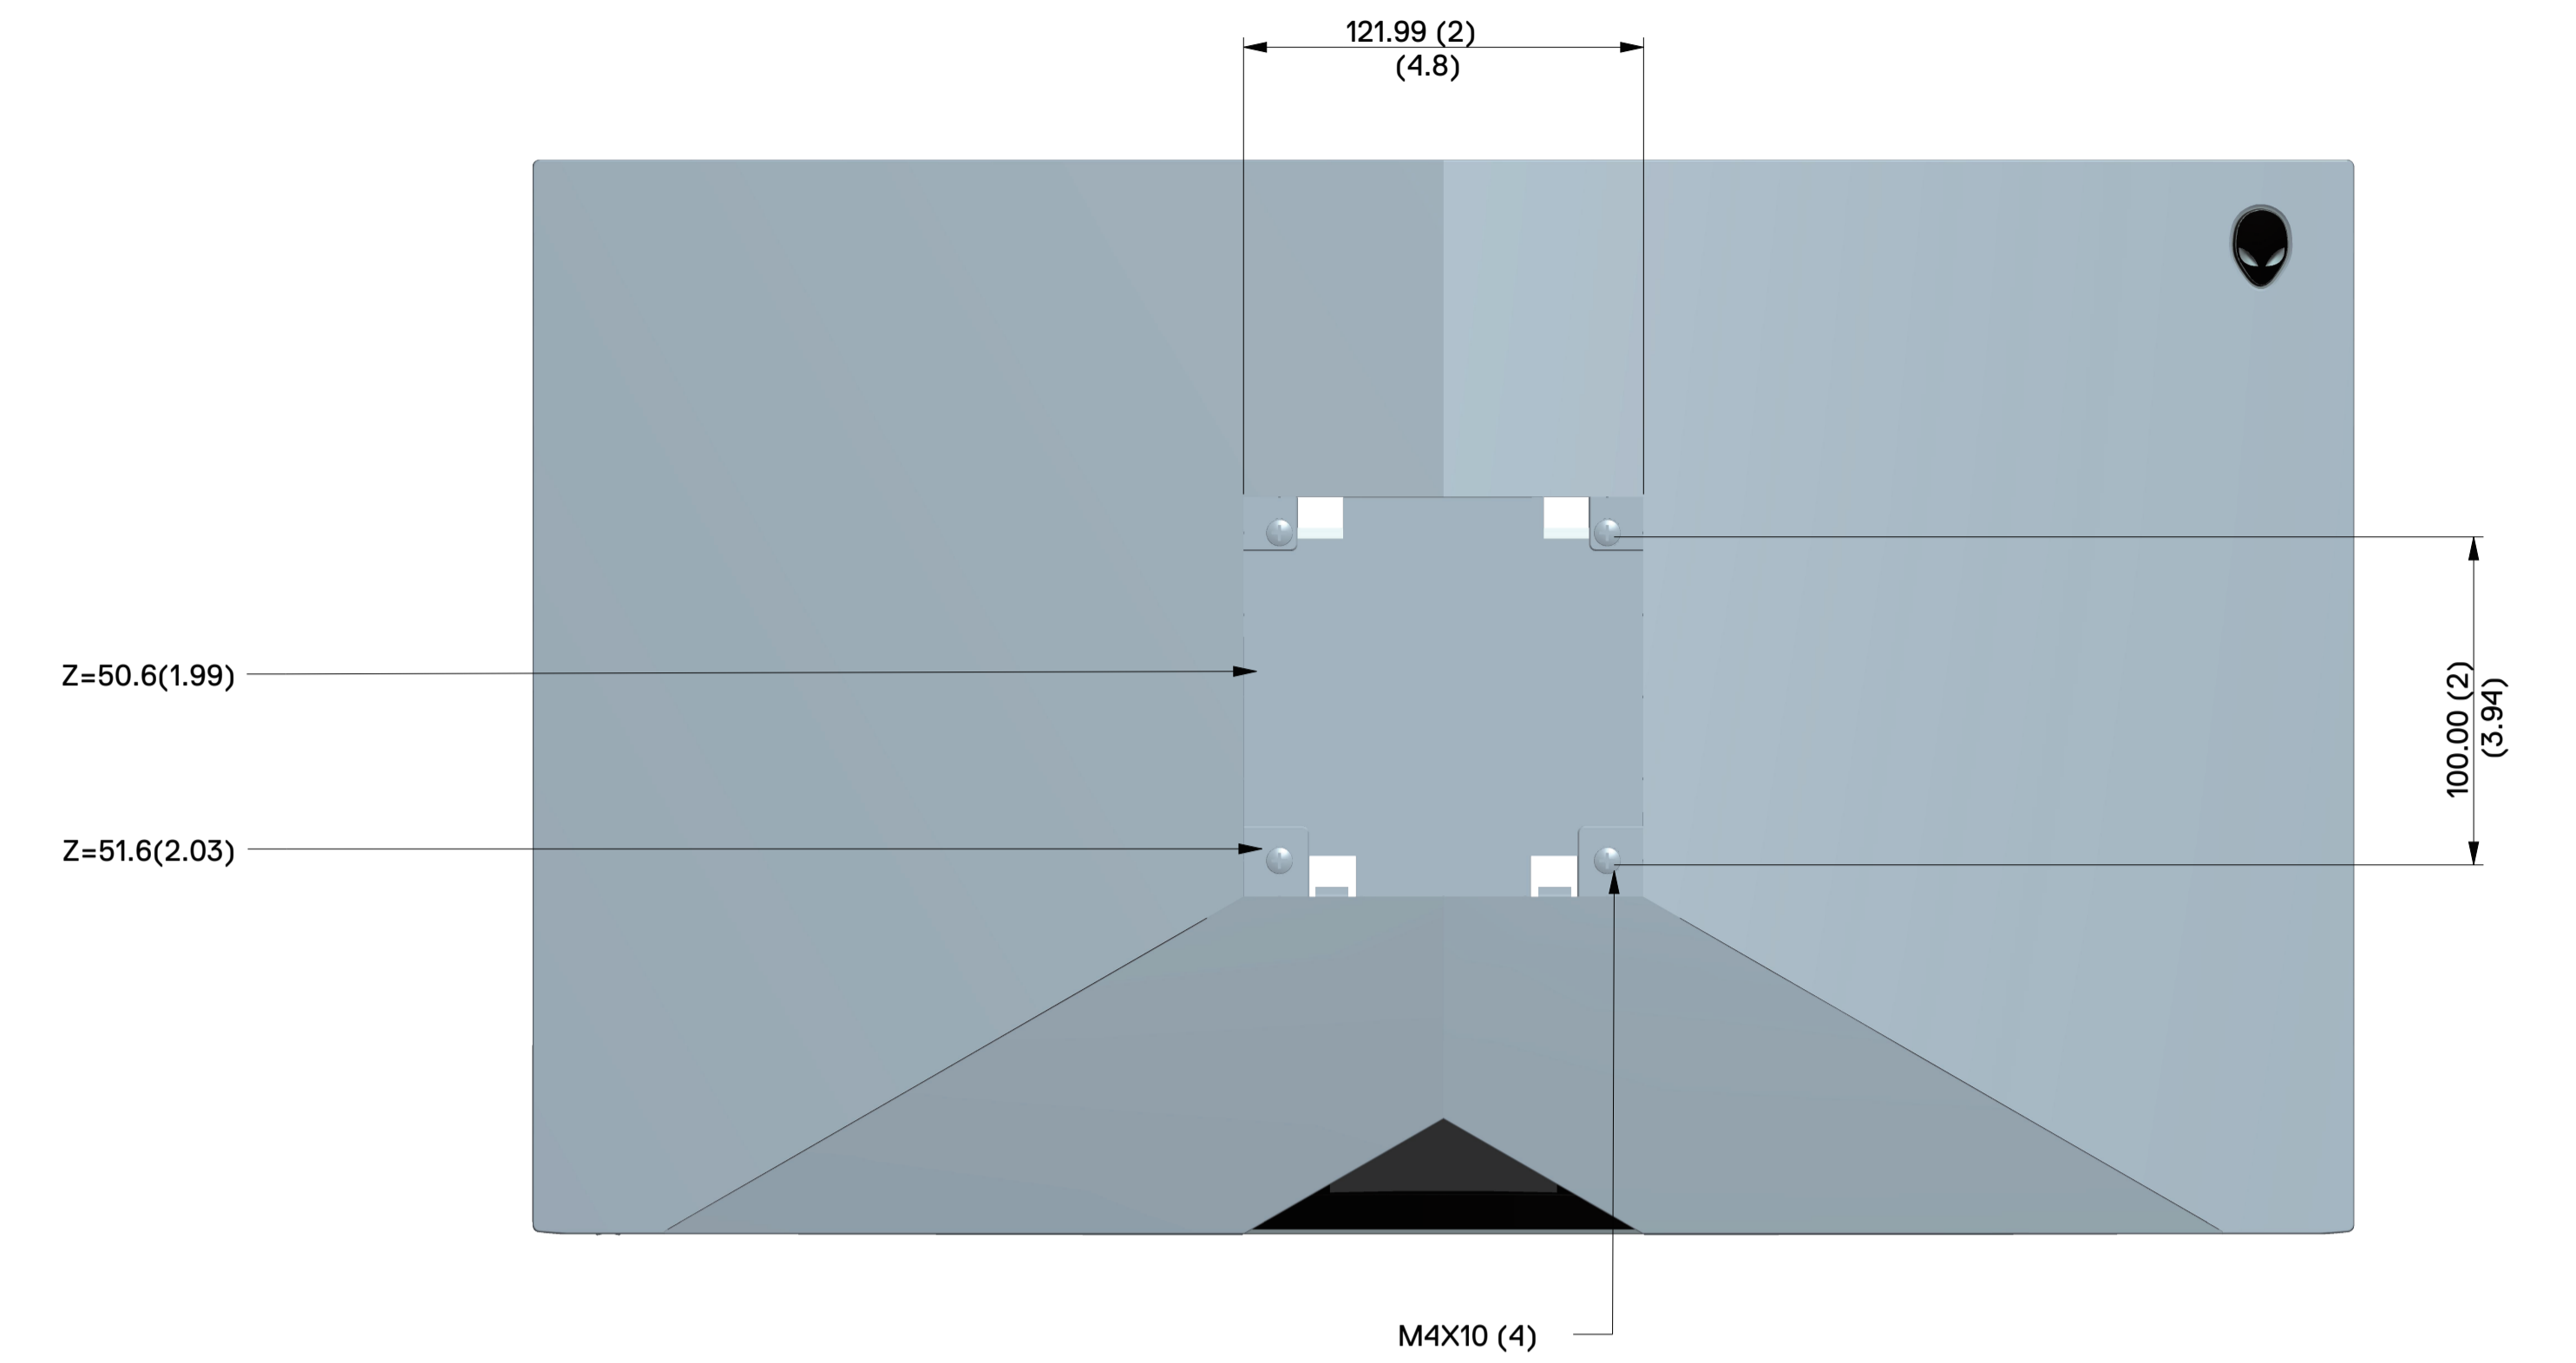

AW2518HF Outline Dimension

Nominal Dimension
Unit : mm

Back View of Monitor without stand